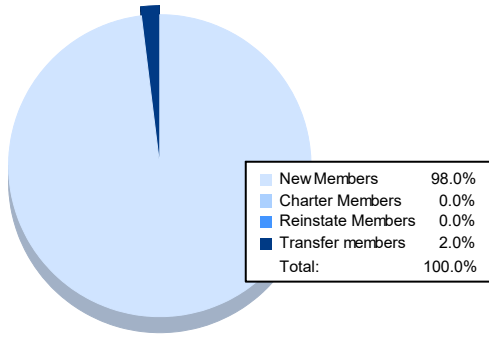

Year	New Clubs	Dropped Clubs	Gain/ Loss Clubs	New Members	Charter Members	Reinstate Members	Transfer Members	Total Member Added	Total Members Dropped	Gain/ Loss Members
2016-2017	0	2	-2	101	2	5	4	112	149	-37
2017-2018	0	1	-1	83	0	5	5	93	138	-45
2018-2019	1	0	1	98	22	11	3	134	96	38
2019-2020	0	2	-2	64	0	7	1	72	128	-56
2020-2021	0	0	0	49	0	0	1	50	114	-64
<b>Average</b>	<b>0</b>	<b>1</b>	<b>-1</b>	<b>79</b>	<b>5</b>	<b>6</b>	<b>3</b>	<b>92</b>	<b>125</b>	<b>-33</b>

### Membership Composition June 2021 Cumulative