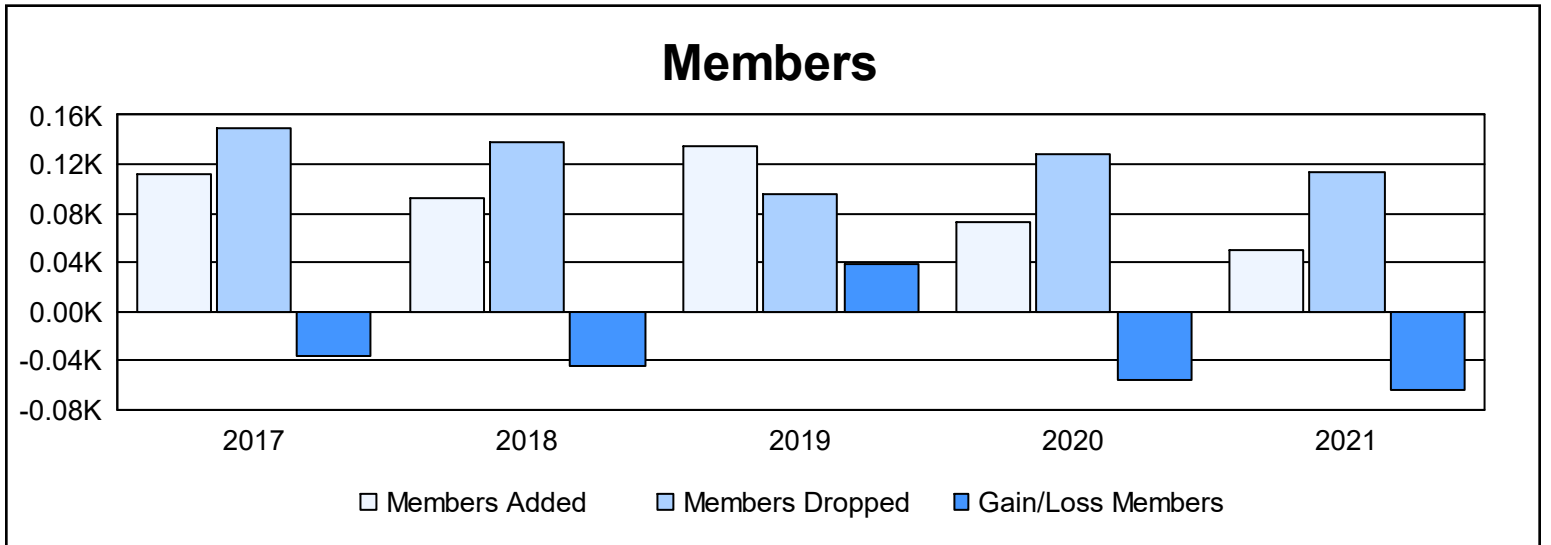

Year	New Clubs	Dropped Clubs	Gain/ Loss Clubs	New Members	Charter Members	Reinstate Members	Transfer Members	Total Member Added	Total Members Dropped	Gain/ Loss Members
2016-2017	0	2	-2	101	2	5	4	112	149	-37
2017-2018	0	1	-1	83	0	5	5	93	138	-45
2018-2019	1	0	1	98	22	11	3	134	96	38
2019-2020	0	2	-2	64	0	7	1	72	128	-56
2020-2021	0	0	0	49	0	0	1	50	114	-64
<b>Average</b>	<b>0</b>	<b>1</b>	<b>-1</b>	<b>79</b>	<b>5</b>	<b>6</b>	<b>3</b>	<b>92</b>	<b>125</b>	<b>-33</b>

### Membership Composition June 2021 Cumulative